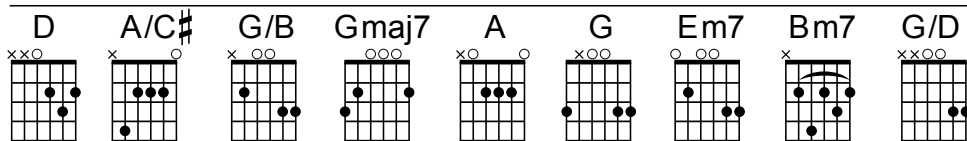

God Moves in a Mysterious Way

Verses adapted from words by William Cowper (1731-1800)
Music & chorus words: Graham Kendrick

Key = D

♩ = 70

Intro:

| D A/C# | G/B | D A/C# | G/B ||

Verse 1:

D A/C#
God moves in a mysterious way;
G/B A/C# D Gmaj7
His wonders to perform;
D A/C#
He plants His footsteps in the sea,
G/B A/C# D Gmaj7 [to Verse 2]
and rides upon the storm.

Verse 2:

D A/C#
Deep in unfathomable mines
G/B A/C# D Gmaj7
of never-failing skill
D A/C#
He treasures up His bright designs
G/B A/C# D Gmaj7
and works His sovereign will.
Gmaj7 A
Take courage now you fearful saints;
Gmaj7
the clouds you so much dread
A
are big with mercy, and shall break
D G [to Chorus]
in blessings on your head.

Chorus:

[G] D
And I will trust
A Em7
the hands that made the starry heavens,
G D
and I will trust
A D A/C#
the wounds of Calvary.
[1.]
G D Bm7 G/D
And I will trust and I will not be afraid
G/B A/C# D Gmaj7 [to Verse 3]
for all his ways are love.
[2.]
G D Bm7 G/B [Rpt Chorus]
And I will trust and I will not be afraid.
[3.]
G D Bm7 G
And I will trust and I will not be afraid,
Bm G A Em G
not be afraid, not be afraid
G/B A/C# D Gmaj7
for all his ways are love,
G/B A/C# D Gmaj7
for all his ways are love,
G/B A/C# D Gmaj7 ||
for all his ways are love.

Verse 3:

D A/C#
Judge not the Lord by feeble sense,
G/B A/C# D Gmaj7
but trust Him for His grace;
D A/C#
behind a frowning providence
G/B A/C# D Gmaj7
He hides a smiling face.
Gmaj7 A
His purposes will ripen fast,
Gmaj7
unfolding every hour:
A
the bud may have a bitter taste,
D G [to Chorus]
but sweet will be the flower.